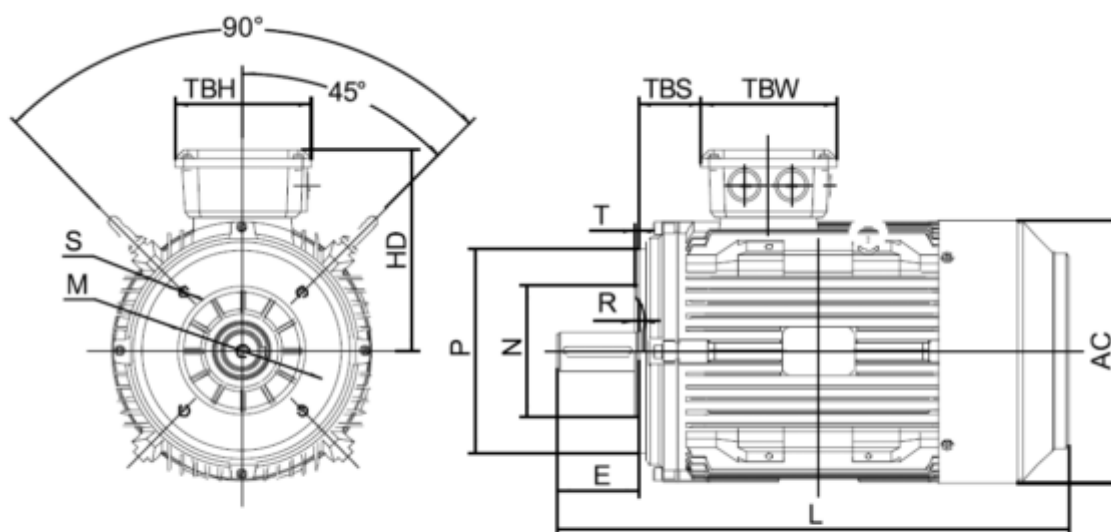

Data Sheet

Article number: 250300550625

Description: Kleedrive T3C 132M2-6 5.5KW 900 rpm
3x400/690V 50HZ IP55 B14 Eff=88%

Measures

AA = 263	K = Ø12	TBW = 134
AC = Ø259	L = 5005	
AD = 332	M = 165	
D = Ø38	N = 130	
E = 80	P = 200	
F = 10	S = 3.5	
G = 33	TBH = 134	
HD = 200	TBS = 61.5	