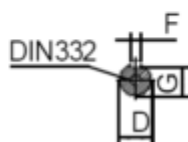

Data Sheet

Article number: 250300550625

Description: Kleedrive T3C 132M2-6 5.5KW 900 rpm
3x400/690V 50HZ IP55 B14 Eff=88%

Measures

AA = 263	K = Ø12	TBW = 134
AC = Ø259	L = 5005	
AD = 332	M = 165	
D = Ø38	N = 130	
E = 80	P = 200	
F = 10	S = 3.5	
G = 33	TBH = 134	
HD = 200	TBS = 61.5	